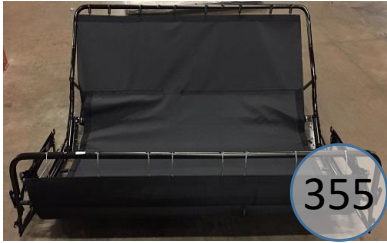

6750739

| Call Out | Description |
|----------|------------------------------|
| ● | Blown Fiber |
| ● | Cushion Chaise Pad - top Pad |
| ● | Cushion Foam |
| ● | KD Component |
| ● | Cover |

Signature
DESIGN
BY **ASHLEY**®