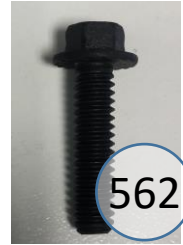

6750739

| Call Out | Description |
|----------|------------------------------|
| ● | Blown Fiber |
| ● | Cushion Chaise Pad - top Pad |
| ● | Cushion Foam |
| ● | KD Component |
| ● | Cover |

Signature
DESIGN
BY **ASHLEY**®