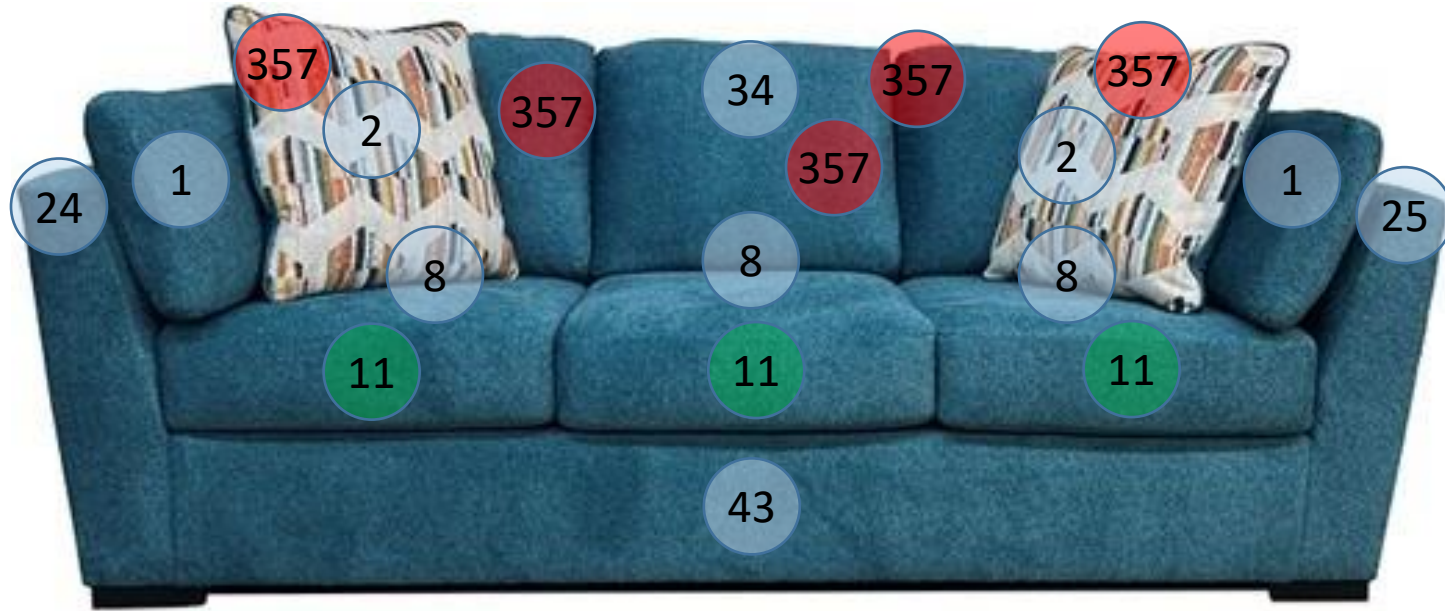

6750739

| Call Out | Description |
|----------|------------------------------|
| ● | Blown Fiber |
| ● | Cushion Chaise Pad - top Pad |
| ● | Cushion Foam |
| ● | KD Component |
| ● | Cover |

Signature
DESIGN
BY **ASHLEY**®